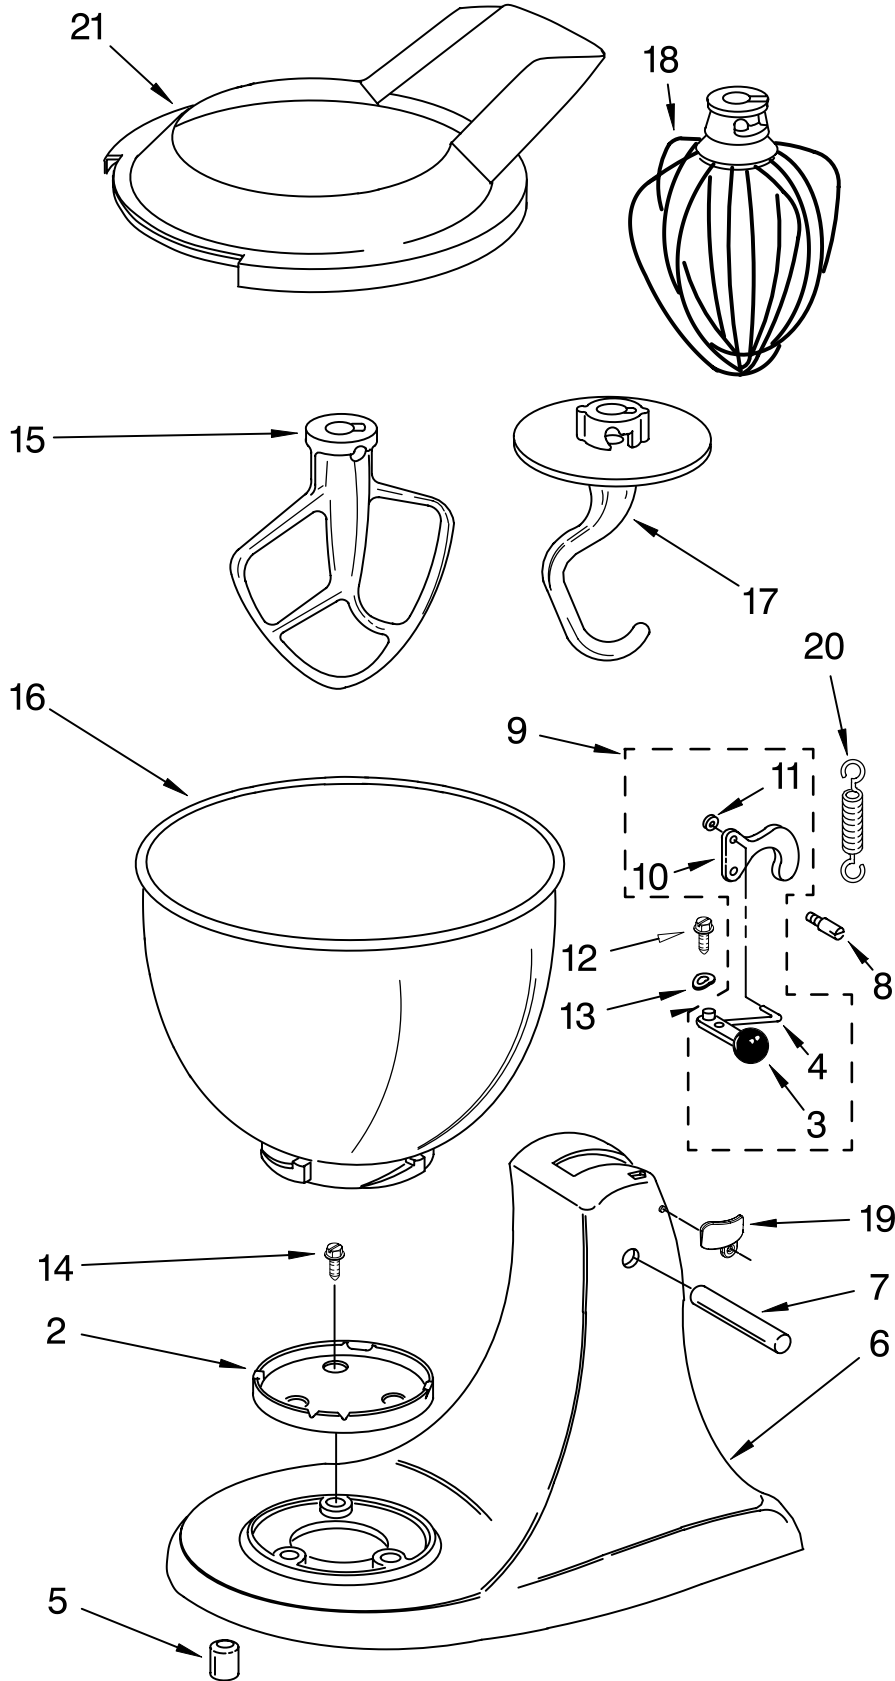

BASE AND PEDESTAL UNIT

For Variations of Model: 5KSM45E__4

Illus. No.	Part No.	DESCRIPTION
1		Literature
	9709851	Use & Care Guide
	8212377	Repair Parts List
2	4162529	Screw Cap Kit
3	9709267	Lever, Latch
4	24450	Link, Latch
5	115792	Foot
6	*	Pedestal & Foot
7	16910	Pin, Hinge
8	103993	Screw, Latch Bearing
9	3184200	Latch, Link & Lever Assembly
10	9709055	Latch
11	8533912	Washer
12	110679	Screw
13	116241	Washer, Spring
14	3400020	Screw
15	9708470	Beater, Flat
16	4169926	Bowl And Base (4 1/2 Qt.)
17	9708471	Dough Hook
18	9706446	Wire Whip
19		Headlock
	3184262	White
20	3183690	Spring, Lock Lever
21	9706633	Shield, Pouring