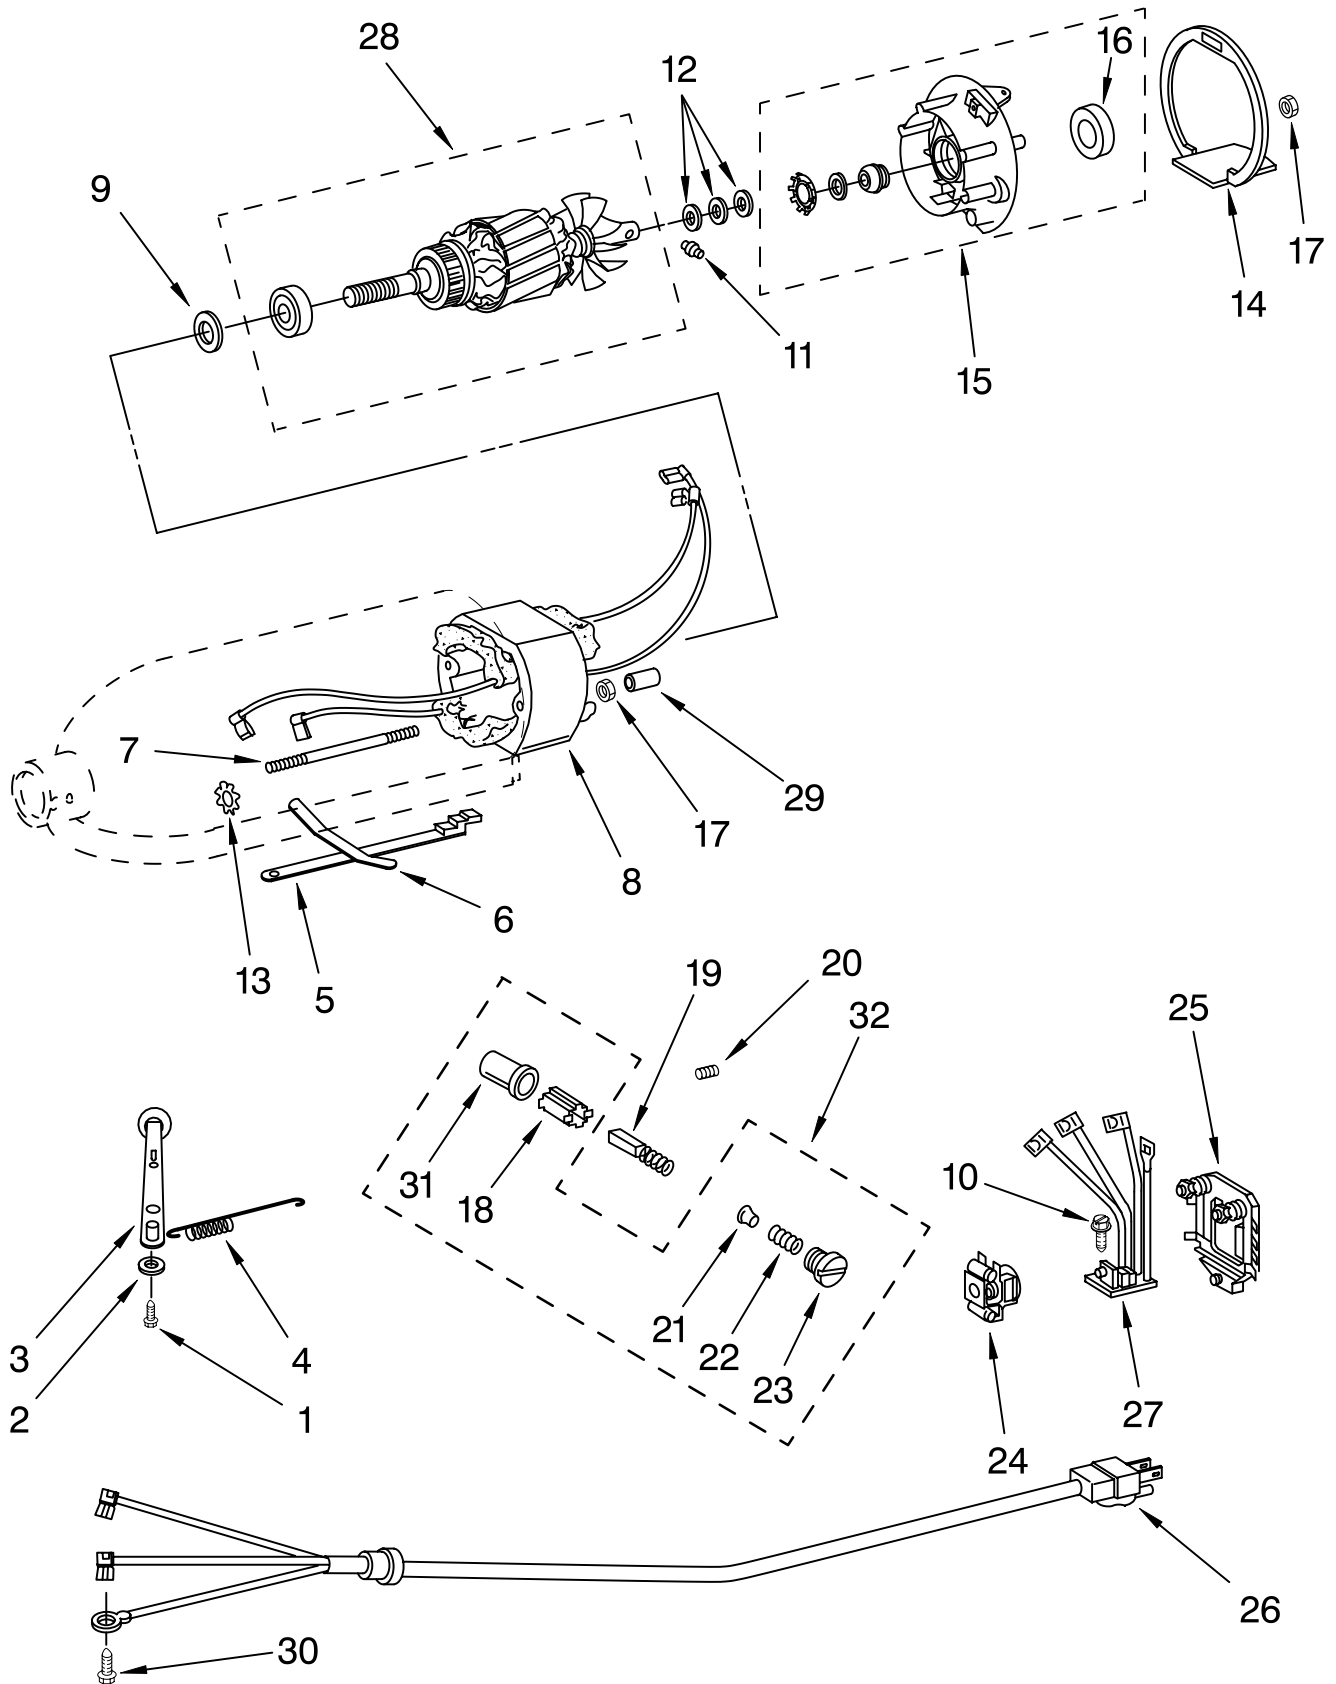

MOTOR AND CONTROL PARTS

For Variations of Model: 5KSM45E_4

MOTOR AND CONTROL PARTS

For Variations of Model: 5KSM45E__4

Illus. No.	Part No.	DESCRIPTION
1	110679	Screw, Pivot
2	116241	Washer, Spring
3	9709276	Switch Lever And Stud
4	3183680	Spring, Control Plate
5	3184176	Speed Link & Cam
6	240205	Spring, Flat
7	240769	Screw, Stator
8	9701670	Field Assembly
9	9704324	Washer, Ball Bearing (Front)
10	W10068260	Screw
11	16998	Stud, Governor Drive
12	3180162	Washer, Spacing
13	W10068270	Washer
14	3184356	Seal, End
15	3180526	Bracket, Bearing Asm.
16	3180238	Washer
17	8533905	Nut, Machine
18	240680	Insert, Brush Holder
19	9706416	Brush, Carbon
20	9707926	Screw, Set
21	116286	Cap, Spring Seat
22	116287	Spring, Cap
23		Cap, Brush Holder
	3184212	Black
24	17830	Governor Assembly
25	240904-2	Control Plate Assembly
26		Cord, Power
	9702318	White (European)
27	9706596	Board, Phase Control
28	9708316	Armature & Bearng Assy (240V)
29	4162634	Sleeve, Motor Stud
30	3184086	Screw
31	3179908	Housing, Brush Holder
32	4162546	Brush Holder Assembly