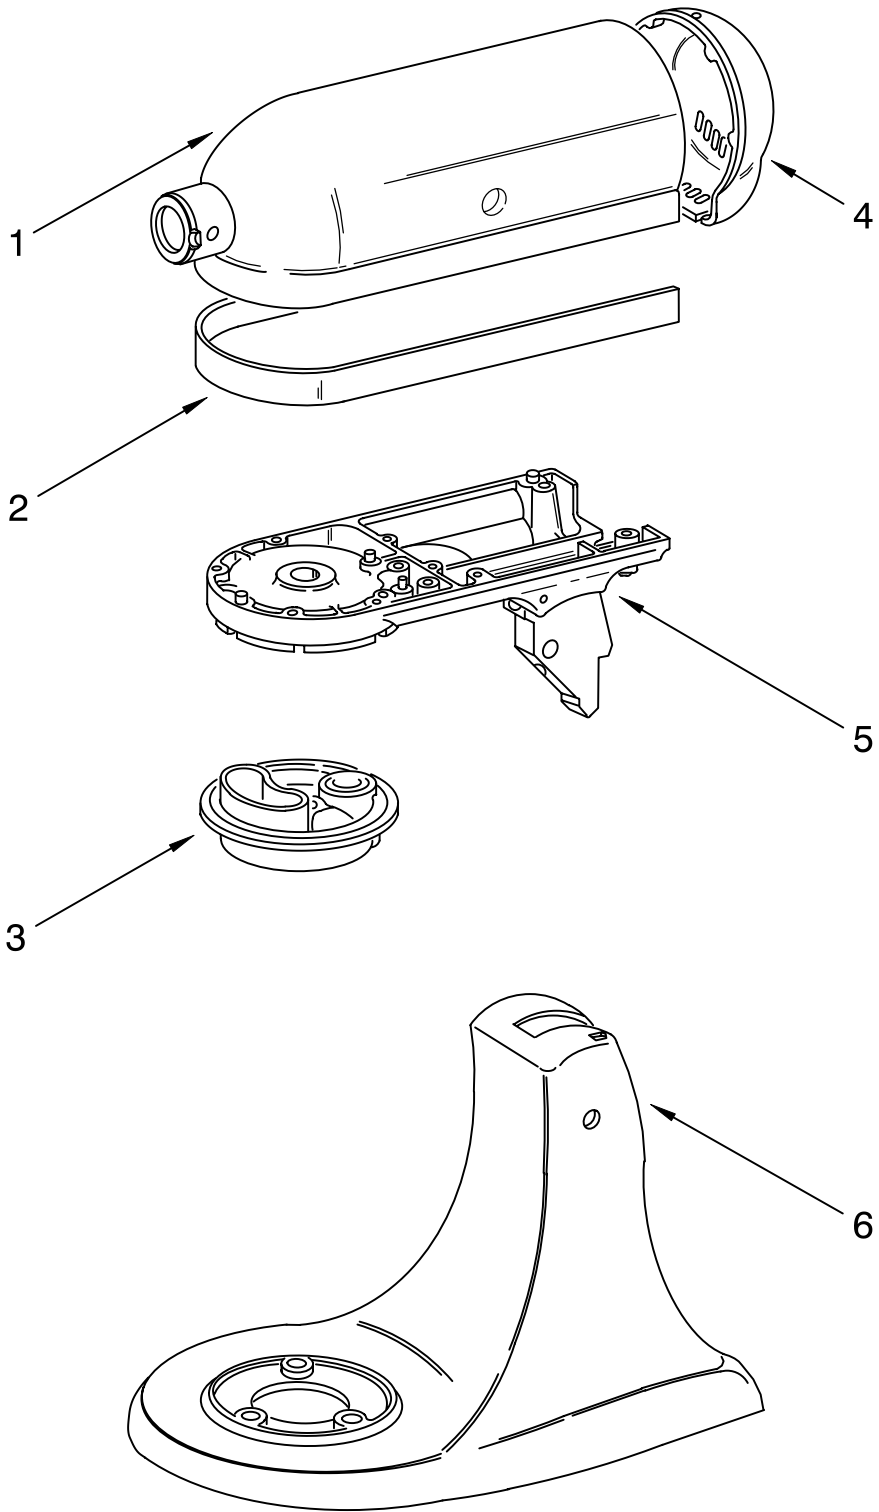

PARTS LIST

for

KitchenAid®

4 1/2 QT. STAND MIXER

EUROPEAN - TILT

***521.004**

COLOR VARIATION PARTS

For Variations of Model: 5KSM45E__4

BASE AND PEDESTAL UNIT

For Variations of Model: 5KSM45E__4

Illus. No.	Part No.	DESCRIPTION
1		Literature
	9709851	Use & Care Guide
	8212377	Repair Parts List
2	4162529	Screw Cap Kit
3	9709267	Lever, Latch
4	24450	Link, Latch
5	115792	Foot
6	*	Pedestal & Foot
7	16910	Pin, Hinge
8	103993	Screw, Latch Bearing
9	3184200	Latch, Link & Lever Assembly
10	9709055	Latch
11	8533912	Washer
12	110679	Screw
13	116241	Washer, Spring
14	3400020	Screw
15	9708470	Beater, Flat
16	4169926	Bowl And Base (4 1/2 Qt.)
17	9708471	Dough Hook
18	9706446	Wire Whip
19		Headlock
	3184262	White
20	3183690	Spring, Lock Lever
21	9706633	Shield, Pouring

MOTOR AND CONTROL PARTS

For Variations of Model: 5KSM45E_4

MOTOR AND CONTROL PARTS

For Variations of Model: 5KSM45E__4

Illus. No.	Part No.	DESCRIPTION
1	110679	Screw, Pivot
2	116241	Washer, Spring
3	9709276	Switch Lever And Stud
4	3183680	Spring, Control Plate
5	3184176	Speed Link & Cam
6	240205	Spring, Flat
7	240769	Screw, Stator
8	9701670	Field Assembly
9	9704324	Washer, Ball Bearing (Front)
10	W10068260	Screw
11	16998	Stud, Governor Drive
12	3180162	Washer, Spacing
13	W10068270	Washer
14	3184356	Seal, End
15	3180526	Bracket, Bearing Asm.
16	3180238	Washer
17	8533905	Nut, Machine
18	240680	Insert, Brush Holder
19	9706416	Brush, Carbon
20	9707926	Screw, Set
21	116286	Cap, Spring Seat
22	116287	Spring, Cap
23		Cap, Brush Holder
	3184212	Black
24	17830	Governor Assembly
25	240904-2	Control Plate Assembly
26		Cord, Power
	9702318	White (European)
27	9706596	Board, Phase Control
28	9708316	Armature & Bearng Assy (240V)
29	4162634	Sleeve, Motor Stud
30	3184086	Screw
31	3179908	Housing, Brush Holder
32	4162546	Brush Holder Assembly